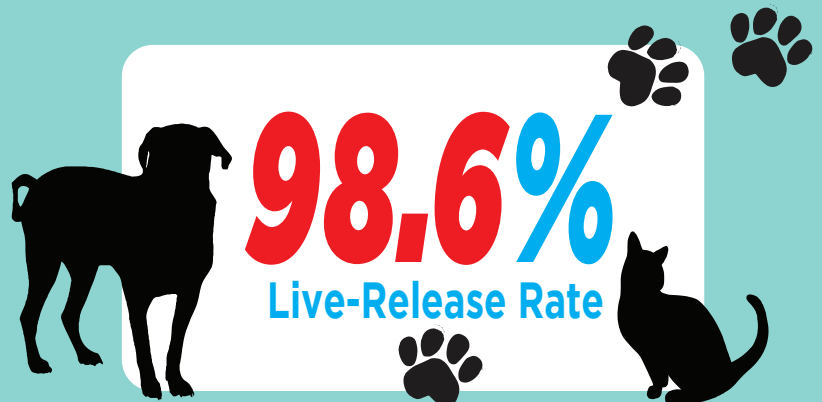

YEAR IN REVIEW 2022 NUMBERS

Happy New Year, and thank you for supporting our small shelter with a big heart! We saved 918 animals in 2022 because we were able to count on your backing. More than 850 of those dogs and cats are now in loving, secure, forever homes. By the end of the year, Heartland's Live-Release Rate was nearly 99 percent. SHOULD WE SAY SOMETHING HERE ABOUT THE NO-KILL DEFINITION?