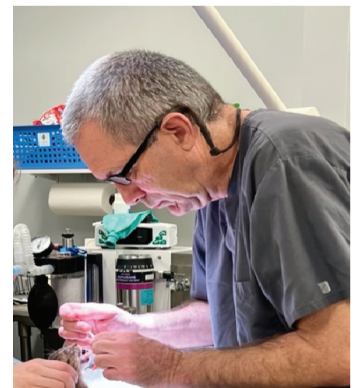

HEARTLAND
Animal Shelter

Heartland Heartbeat

SURGERY PHOTO GOES HERE

Heartland's new surgery suite

SPRING 2023 NEWSLETTER

SPOTLIGHT MEDICAL CAPACITY INCREASED

We are excited to announce that our Medical Department has expanded, increasing the quality and efficiency of our on-site care. Heartland has a full-time vet on staff for the first time in its 20-year history. Dr. Pat King joins new Medical Manager/Vet Technician Dani Orsini and Vet Assistant Joey Vircol.

Our treatment capacity was on display when a litter of puppies came to Heartland carrying the potentially deadly Parvovirus. One of the puppies, who we named Flower, became very sick. For the first time, we could provide hospital-level care at the shelter. Our staff worked 24 hours a day to ensure Flower received the medications and nutrition she needed to recover. Flower is now back with her litter-mates!

Dr. Pat King

Dani Orsini

Joey Vircol with XXXX

BAMBI

All of the Parvovirus puppies treated at Heartland survived, but sadly another member of their litter did not. Bambi was the first to get sick. We decided to transfer him to a veterinary hospital while our staff was addressing an emergency involving neonatal kittens. Two days later, Bambi passed away at the hospital.